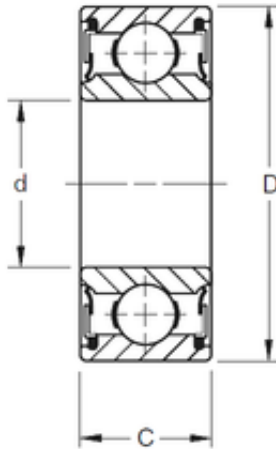

ISO BEARING INDIA PRIVATE LTD.

20 mm x 47 mm x 14 mm TIMKEN 204PP Single Row Ball Bearings

Bearing No. 204PP

Size	20x47x14 mm
Bore Diameter	20 mm
Outer Diameter	47 mm
Width	14 mm
d	20 mm
D	47 mm
B	14 mm
C	14 mm
Weight	0,104 Kg
Basic dynamic load rating (C)	14,4 kN

204PP Bearing 2D drawings and 3D CAD models