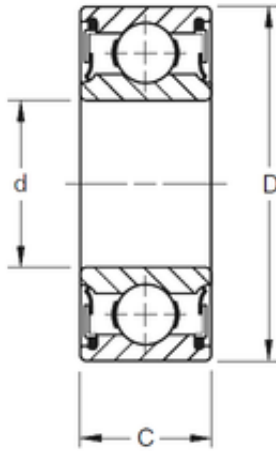

ISO BEARING INDIA PRIVATE LTD.

15 mm x 35 mm x 11 mm TIMKEN 202PP Single Row Ball Bearings

Bearing No. 202PP

Size	15x35x11 mm
Bore Diameter	15 mm
Outer Diameter	35 mm
Width	11 mm
d	15 mm
D	35 mm
B	11 mm
C	11 mm
Weight	0,041 Kg
Basic dynamic load rating (C)	8,65 kN

202PP Bearing 2D drawings and 3D CAD models