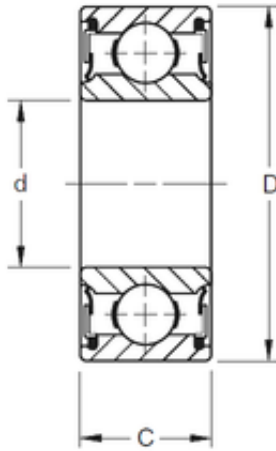

### 70 mm x 125 mm x 39,67 mm TIMKEN W214PP Single Row Ball Bearings

Bearing No. W214PP

Size	70x125x39.67 mm
Bore Diameter	70 mm
Outer Diameter	125 mm
Width	39,67 mm
d	70 mm
D	125 mm
B	39,67 mm
C	39,67 mm
Weight	1,81 Kg
Basic dynamic load rating (C)	69500 kN

W214PP Bearing 2D drawings and 3D CAD models